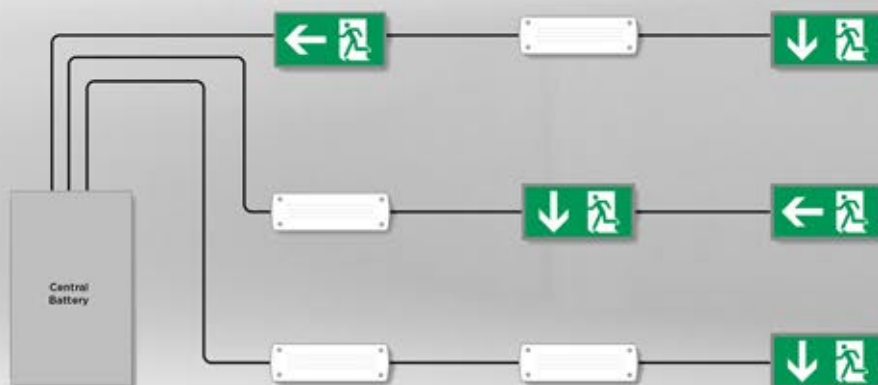

Guest Room Management Service (GRMS)

This system enables customers to control hotel rooms and reach the the most comfort for hotel guests, in addition to full control on the part of management and follow-up consumption

Fire Alarm System

-Conventional Fire Alarm

-Intelligent Addressable Fire Alarm

Central Battery Systems (CBS)

High quality Central Battery Systems, from small central backup power supply units to big, centrally monitored Emergency Lighting systems, containing thousands of addressable Emergency and Exit Lights

Access Control

Is the system used for entry exit plates and to keep the attendance record System is also installed in hotel rooms where the resident controls all the room such as (lighting system and air conditioning) remote to provide the most comfortable ambience

Hotel Door Access

Is a system that controls the entry and exit of guest room through the use of cards

Closed Circuit TV System

Our company provides the latest technology in cctv using the latest NVR - Based technology in g-times more than its market - peer and the ability to connecting with other systems for instance (Access control and intrusions systems) also the ability of transmitting the best quality audio and video signals in addition of remote controlling