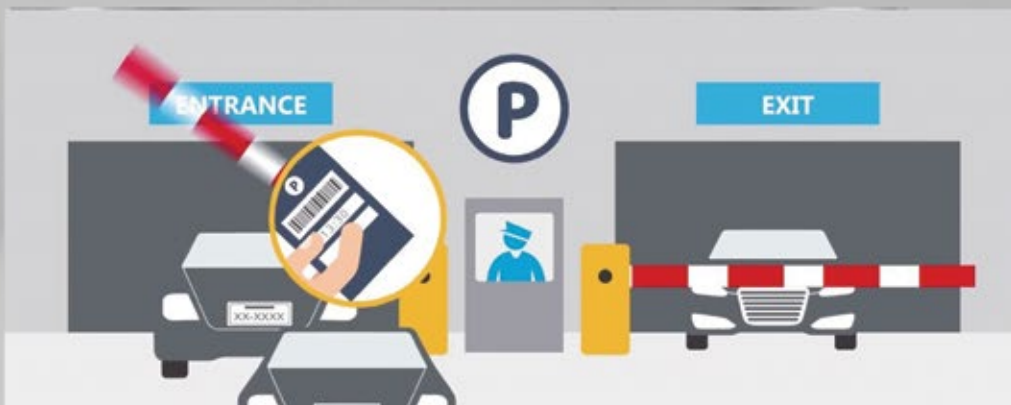

Intrusion System

This system protects (Villas - Houses - Companies - Banks) against any intrusion inside

XRAY Baggage Scanner And Security Gates

The X-ray device are used to detect the contents of the luggage , also the security gates used for detection of of any kind of metals through electromagnetic field technology doors

Hand Held Metal Detectors

The hand help metal detector are used to detect metals hidden in human body

In and out system for Cars Parking System

Gates for organizing entry and exit using cards for cars

Some of our latest projects