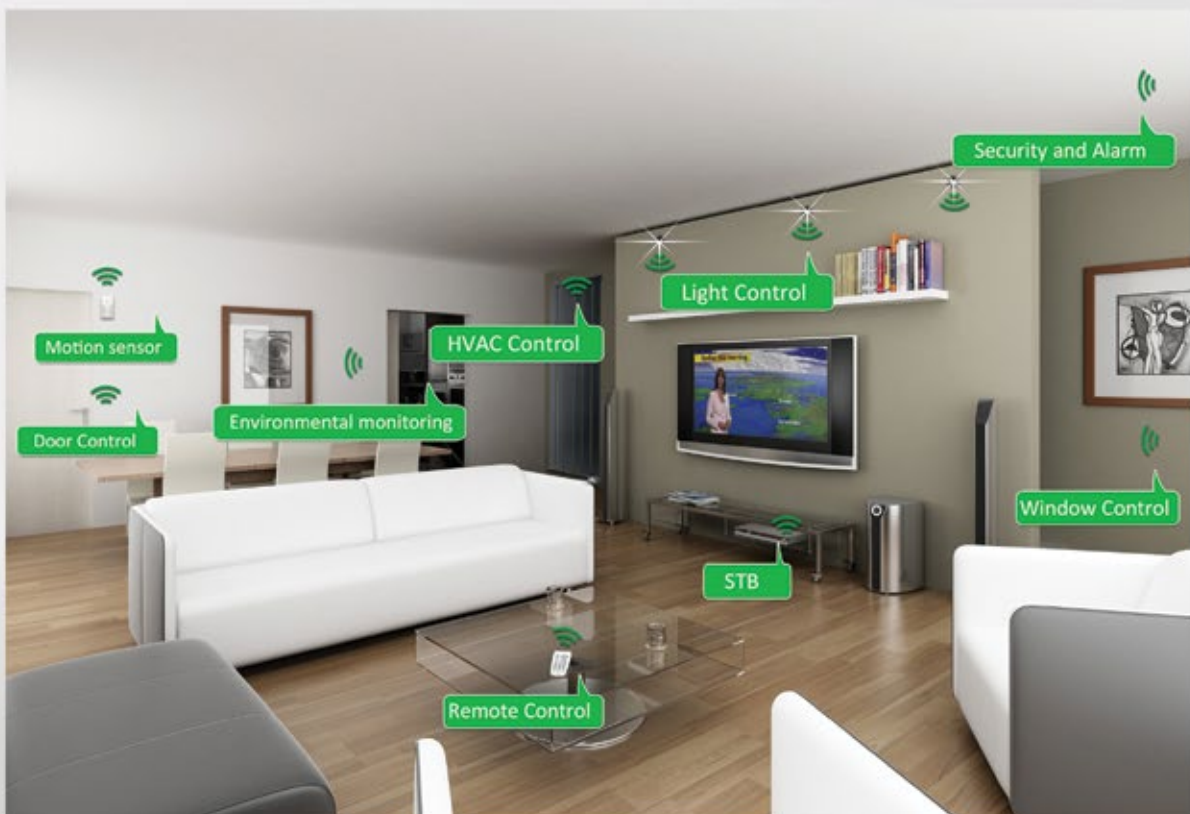

Lighting Control

A high-tech system to control the degree of illumination by increasing the ratio of the internal capacity in places and reducing the percentage in other places automatically, by means of a special program, which gives consistency and harmony in colors and elegance in design. The International Company is the sole agent in Egypt for Lutron, the smartest and most powerful company in this field

Guest Room Management Service (GRMS)

This system enables customers to control hotel rooms and reach the the most comfort for hotel guests, in addition to full control on the part of management and follow-up consumption

Shades

Can be remotely controlled and could be linked to the lighting

Home Automation

The home automation systems are used for controlling the indoor & outdoor lights, heat, ventilation, air conditioning in the house, to lock or open the doors & gates, to control electrical & electronic appliances and so on using various control systems with appropriate sensors

Access Control

Is the system used for entry exit plates and to keep the attendance record System is also installed in hotel rooms where the resident controls all the room such as (lighting system and air conditioning) remote to provide the most comfortable ambience